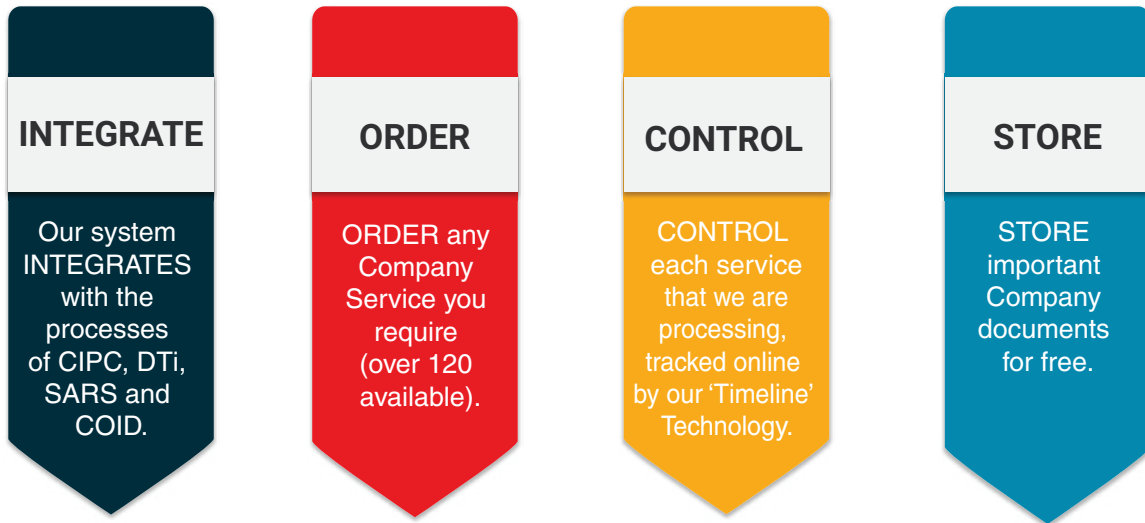

WHY USE US?

ONLY at Company Partners you get **1 SPECIALISED CONSULTANT** whom you can contact on our **TOLL-FREE** landline: 0800 007 269.

Your dedicated Consultant's only job is to ensure:

- 1** You get professional Consultation.
- 2** ALL of the services that your business require are finished in record time by our experienced specialists in various departments.

OUR DEPARTMENTS:

OUR SYSTEM:

We have developed a **WORLD-CLASS ONLINE SYSTEM** which allows us to meet the 4 most crucial needs of our Clients.

WE PARTNER WITH YOU:

Our business model allows us to 'walk the road' with our Clients. From **INCEPTION** to a **SUCCESSFUL**, growing business.

1

REGISTER

We start with business consultation and then "Register" your Company at CIPC and SARS.

2

EMPOWER

Then, if required, we "Empower" you in the industry with BEE and other compliance.

3

GROW