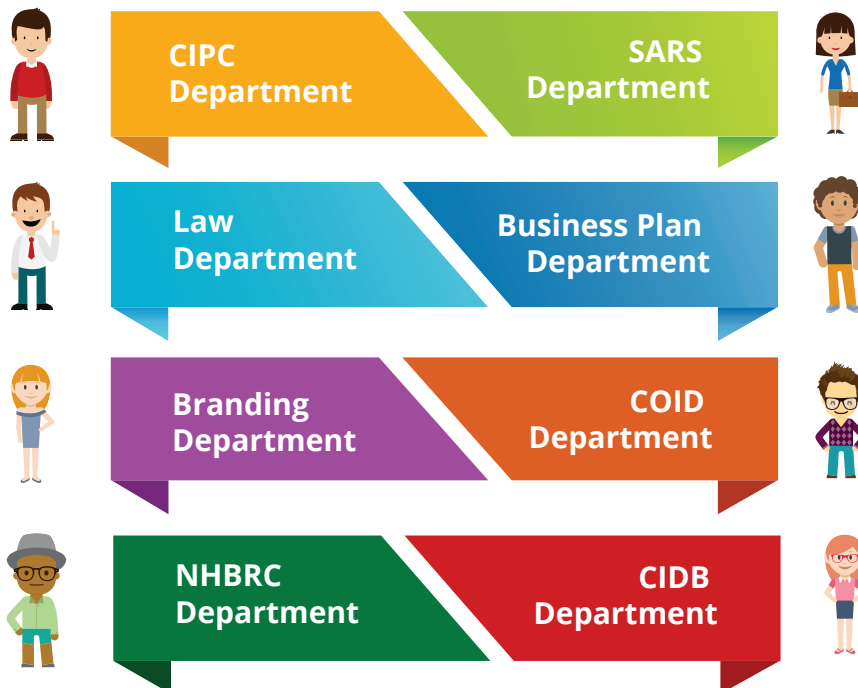

WHY USE US?

ONLY at Company Partners you get **1 SPECIALISED CONSULTANT** whom you can contact on our **TOLL-FREE** landline: 0800 007 269.

Your dedicated Consultant's only job is to ensure:

- 1** You get professional Consultation.
- 2** ALL of the services that your business require are finished in record time by our experienced specialists in various departments.

OUR DEPARTMENTS:

OUR SYSTEM:

We have developed a **WORLD-CLASS ONLINE SYSTEM** which allows us to meet the 4 most crucial needs of our Clients.

WE PARTNER WITH YOU:

Our business model allows us to 'walk the road' with our Clients. From **INCEPTION** to a **SUCCESSFUL**, growing business.