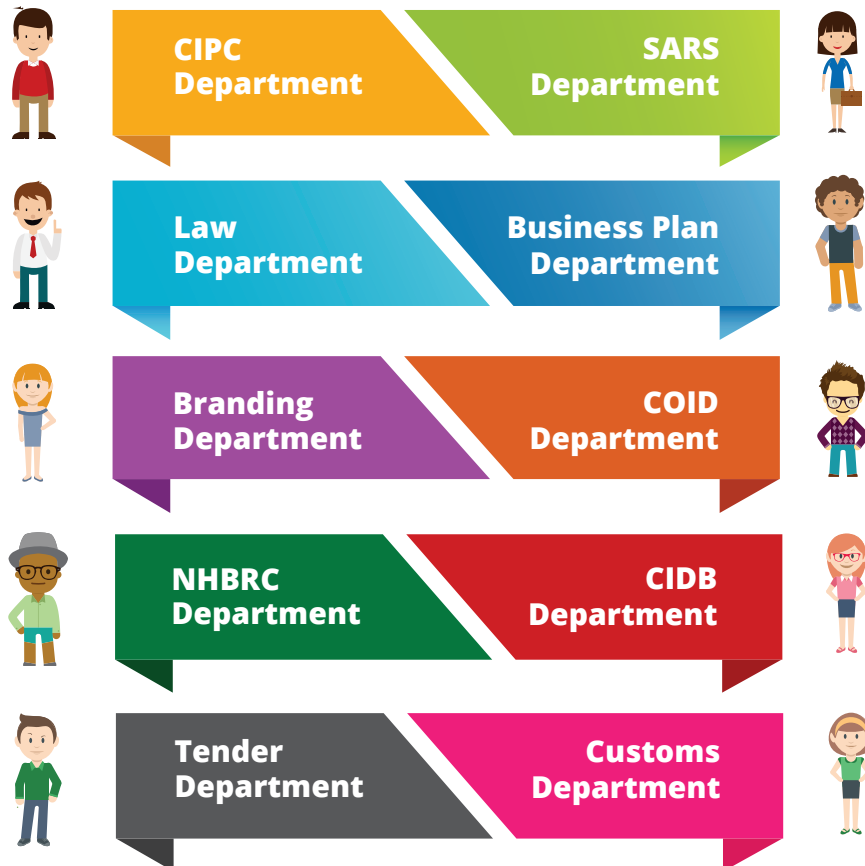

# WHY USE US?

**ONLY** at Company Partners you get **1 SPECIALISED CONSULTANT** whom you can contact on our **TOLL-FREE** landline: 0800 007 269.

Your dedicated Consultant's only job is to ensure:

- 1** You get professional Consultation.
- 2** ALL of the services that your business require are finished in record time by our experienced specialists in various departments

## OUR DEPARTMENTS:

## OUR SYSTEM:

We have developed a **WORLD-CLASS ONLINE SYSTEM** which allows us to meet the 4 most crucial needs of our Clients.

## WE PARTNER WITH YOU:

Our business model allows us to 'walk the road' with our Clients. From **INCEPTION** to a **SUCCESSFUL**, growing business.