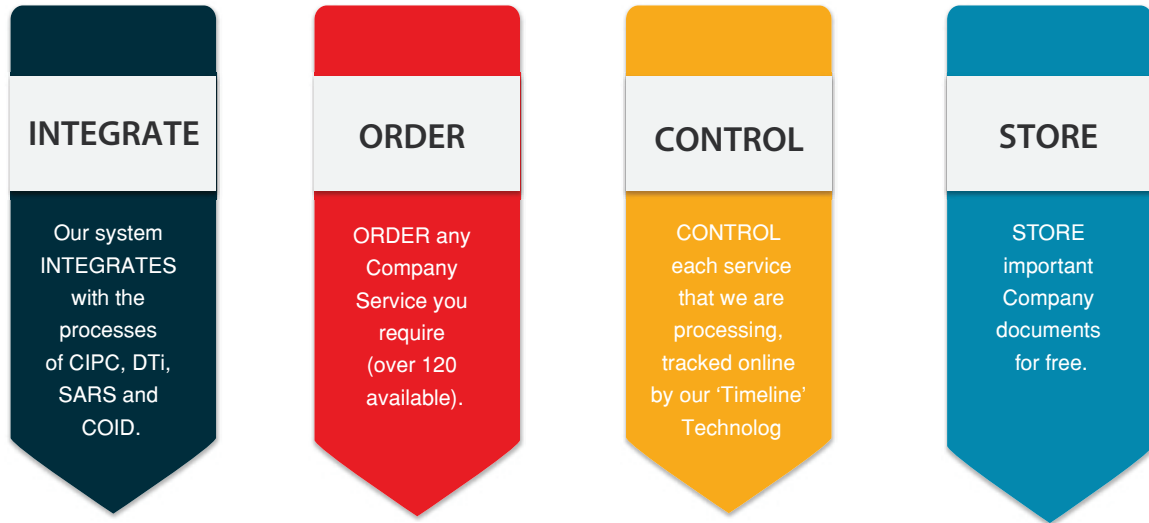

# WHY USE US?

**ONLY** at Company Partners you get **1 SPECIALISED CONSULTANT** whom you can contact on our **TOLL-FREE** landline: 0800 007 269.

Your dedicated Consultant's only job is to ensure:

- 1** You get professional Consultation.
- 2** ALL of the services that your business require are finished in record time by our experienced specialists in various departments

## OUR DEPARTMENTS:

## OUR SYSTEM:

We have developed a **WORLD-CLASS ONLINE SYSTEM** which allows us to meet the 4 most crucial needs of our Clients.

## WE PARTNER WITH YOU:

Our business model allows us to 'walk the road' with our Clients. From **INCEPTION** to a **SUCCESSFUL**, growing business.